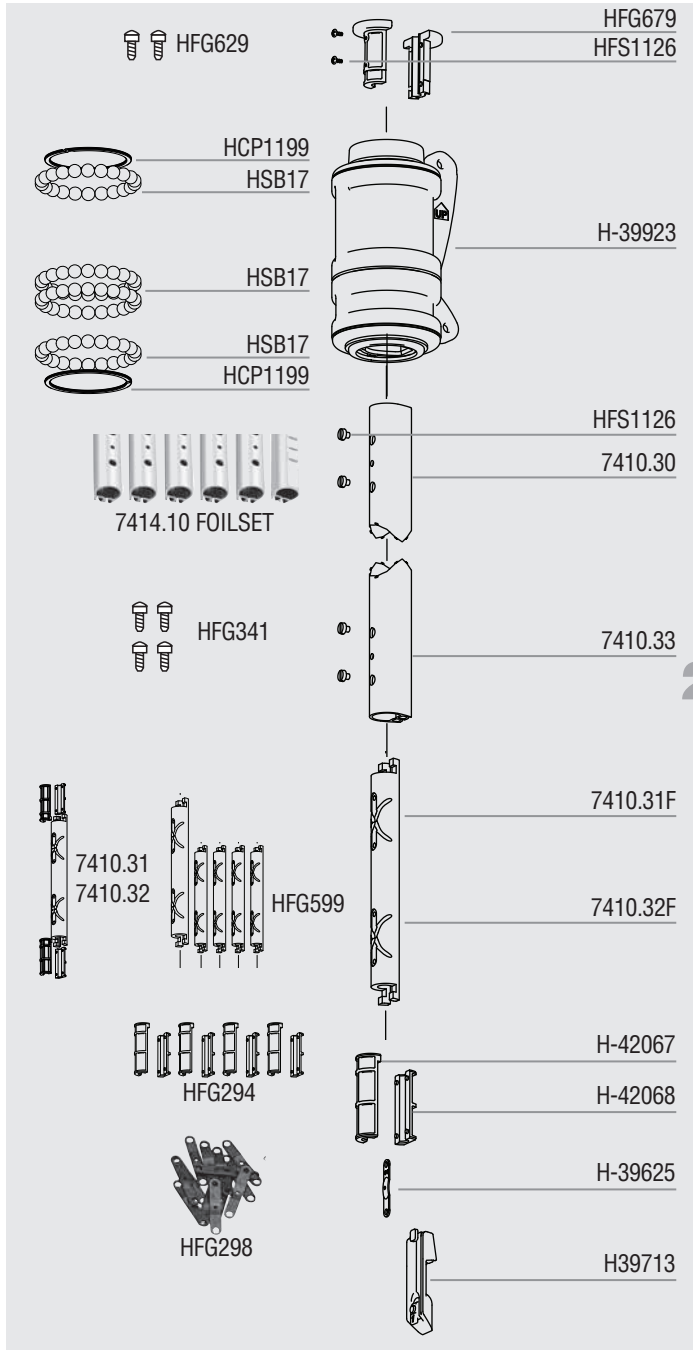

No.	Description	Order	Part No.
1	Foil Clamp	1	H-42959
	Socket Head Cap Screw M4X12MM	4	HFS1102
	Torque Tube	1	H-52148
	Socket Head Cap Screw M5X8MM	3	HFS331
	Bow Shackle 6MM	1	2110
	Deck Plate	1	H-52081
	Clevis Pin 5/16X2.219	2	HCP637
	Cotter Pin .094X.750	2	HFS181
	Keeper	1	H-52131
	Socket Head Cap Screw M6X16MM	2	HFS747
	Smalley Retaining Ring VS-150-S02	1	HCP821
	Ball/Guard	1	H-52061
	Torlon Ball 3/8"	17	HBB7
	Spool	1	H-52141
	Bridge	1	H-52720
	Bullseye Fairlead	1	237
	Slotted Roundhead Screw 10-32X1.500	2	HFS106
	Flatwasher 10 .032X.203X.438	2	HFS111
	Hex Nut 10-32	2	HFS110

2

Description	Order	Part No.
Trim Cap Set w/o Screws	1	HFG679
Trim Cap Screw Set	1	HFG629
Trim Cap Screw	2	HFS1126
Halyard Swivel w/o Shackles	1	H-39923
Torlon Ball Bearings	96	HSB17
Clip/Smalley Ring	2	HCP1199
Foil Set	1	7414.10 FOILSET
Foil (7' / 2.13 m Luff)	5	7410.30
Foil (2' / 610 mm) Bottom	1	7410.33
Foil Screw Set	1	HFG341
Foil Screw	26	HFS1105
Connector Set w/o Bushings	1	HFG599
Connector (6.5" / 165 mm)	4	7410.31F
Connector Bottom (10" / 254 mm)	1	7410.32F
Connector Bushing Set	1	HFG294
Connector Bushing (Curved/Longer)	10	H-42067
Connector Bushing (Flat/Shorter)	10	H-42068
Connector w/Bushings	1	7410.31
Connector (6.5" / 165 mm)	1	7410.31F
Connector Bushing (Curved/Longer)	2	H-42067
Connector Bushing (Flat/Shorter)	2	H-42068
Connector w/Bushings Bottom	1	7410.32
Connector Bottom (10" / 254 mm)	1	7410.32F
Connector Bushing (Curved/Longer)	2	H-42067
Connector Bushing (Flat/Shorter)	2	H-42068
Connector Wedge Set	1	HFG298
Connector Wedge	12	H-39625
Feeder Set	1	H-39713
Feeder	1	H-37272B
Feeder Screw	1	HFS1128
Tab	1	H-37282A